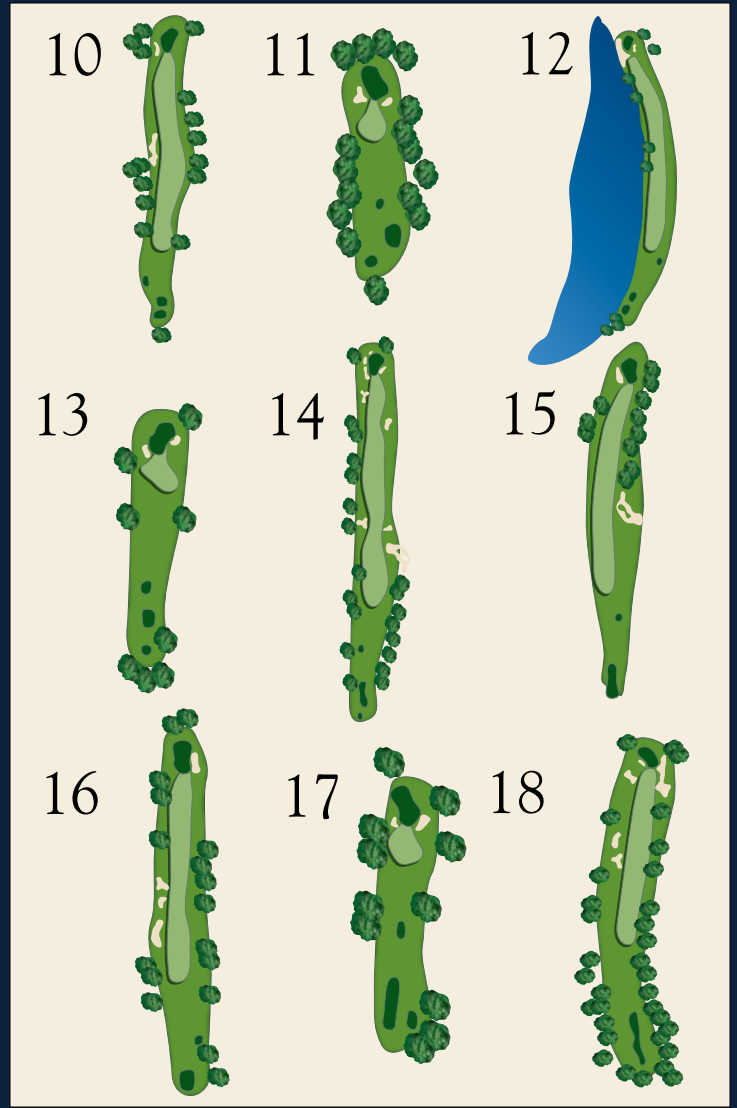

PLEASE CONFIRM RATING AND SLOPE FOR WOMEN AND MEN ON THE WHITE TEE