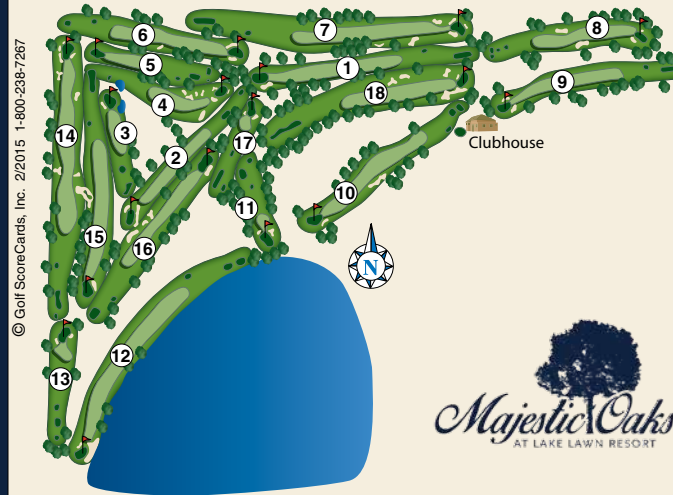

### LAKE LAWN FEATURES:

222 Cozy Luxurious Guest Rooms & Lofts Suites  
 Marina and Boat Rentals | General Store  
 Frontier Restaurant | Lookout Bar and Grill  
 Isle of Capri Café | Indoor/Outdoor Activities  
 Banquet, Meeting and Conference Space for 4 to 540 People